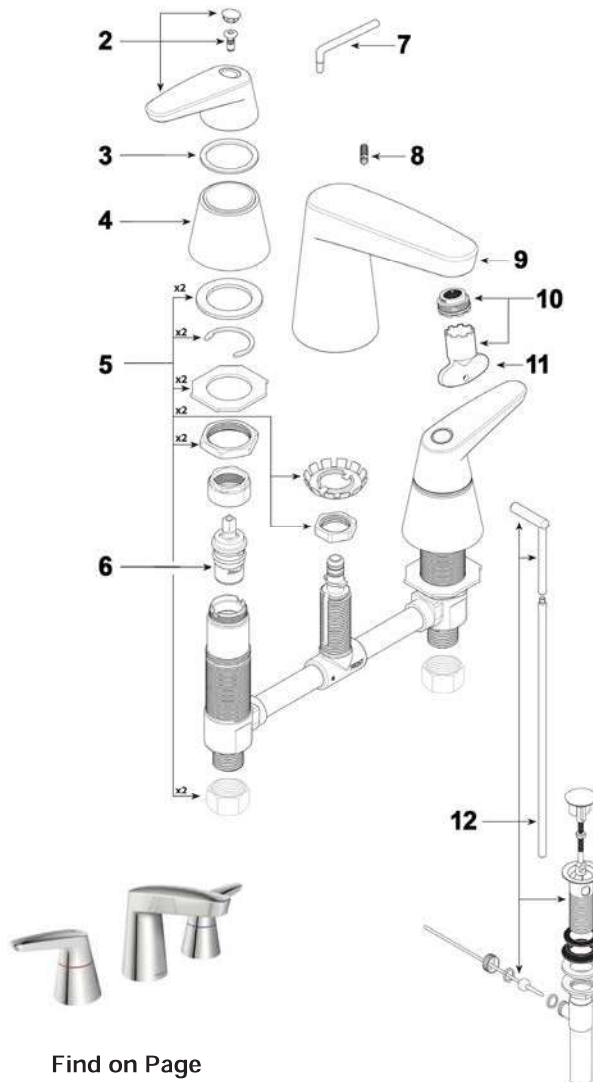

Moen

Moen M-DURA Single Handle Lavatory Faucet w/ Metal Waste Assy., Model# 9419F12

Moen M-DURA Two Handle Lavatory Faucet w/ Metal Waste Assy., Model# 9220 Series

Find on Page 7-115

Find on Page 7-115

2	99311752	Handle Kit
3	99860070	Brass Adjustable Temp. Limit Stop
4	99860071	Cartridge & Cartridge Nut
5	99860072	Handle Dome
6	99860073	Aerator Kit
7	99860068	Aerator Key
8	99860074	Mounting Hardware
9	99860044	4" Deck Plate
10	99860075	Lift Rod & Waste Assy.

2	99860056	Handle Kit (x2)
3	99860057	Red & Blue Indicator Rings
4	99860058	Handle Hub Kit (x2)
5	99311748	Mounting Hardware for Lift Rod Ver.
	99860059	Mounting Hardware for Non-Lift Rod Ver.
6	99380343	Hot Replacement Cartridge
	88003685	Cold Replacement Cartridge
7	88003688	Torx Key
8	99860060	Set Screw
9	99860061	0.5 gpm Spout w/ Lift Rod Hole
	99860062	1.5 gpm Spout w/ Lift Rod Hole
	99860063	0.5 gpm Spout w/o Lift Rod Hole
	99860064	1.5 gpm Spout w/o Lift Rod Hole
10	99860065	0.5 gpm Spray Aerator Kit
	99860066	1.5 gpm Aerated Aerator Kit
	99860067	1.5 gpm Laminar Aerator Kit
11	99860068	Aerator Key
12	99860069	Lift Rod & Waste Assy.