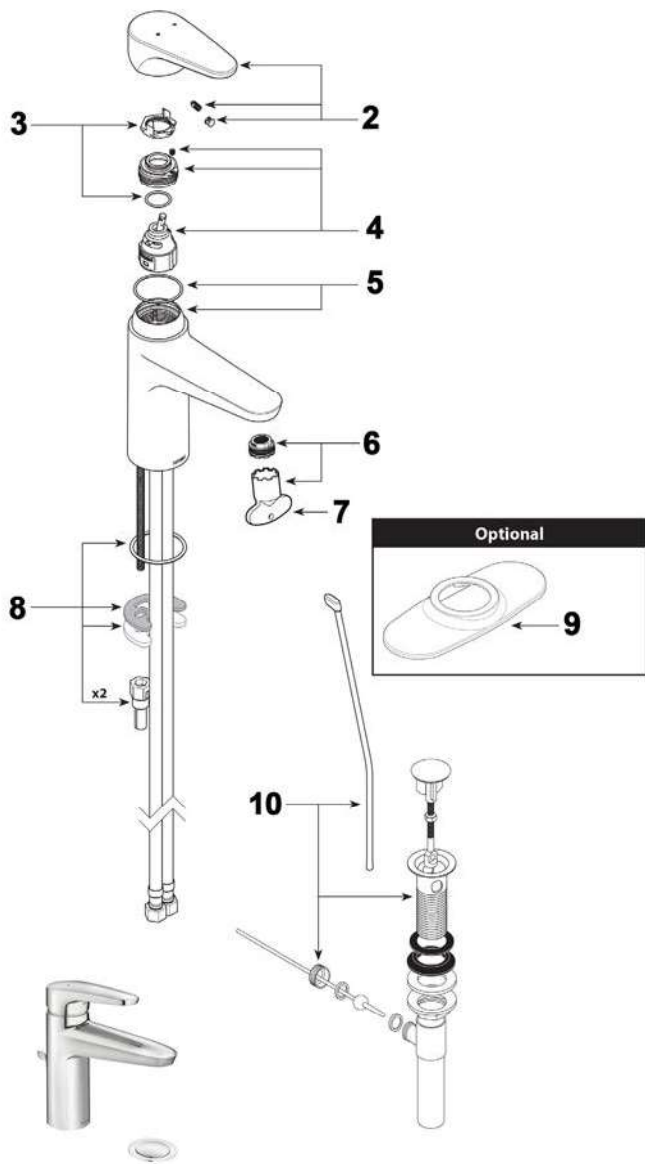

Moen

Moen M-DURA Single Handle Lavatory Faucet w/ Metal Waste Assy., Model# 9419F12

Moen M-DURA Two Handle Lavatory Faucet w/ Metal Waste Assy., Model# 9220 Series

Find on Page 7-115

Find on Page 7-115

2	99311752	Handle Kit
3	99860070	Brass Adjustable Temp. Limit Stop
4	99860071	Cartridge & Cartridge Nut
5	99860072	Handle Dome
6	99860073	Aerator Kit
7	99860068	Aerator Key
8	99860074	Mounting Hardware
9	99860044	4" Deck Plate
10	99860075	Lift Rod & Waste Assy.

2	99860056	Handle Kit (x2)
3	99860057	Red & Blue Indicator Rings
4	99860058	Handle Hub Kit (x2)
5	99311748	Mounting Hardware for Lift Rod Ver.
	99860059	Mounting Hardware for Non-Lift Rod Ver.
6	99380343	Hot Replacement Cartridge
	88003685	Cold Replacement Cartridge
7	88003688	Torx Key
8	99860060	Set Screw
9	99860061	0.5 gpm Spout w/ Lift Rod Hole
	99860062	1.5 gpm Spout w/ Lift Rod Hole
	99860063	0.5 gpm Spout w/o Lift Rod Hole
	99860064	1.5 gpm Spout w/o Lift Rod Hole
10	99860065	0.5 gpm Spray Aerator Kit
	99860066	1.5 gpm Aerated Aerator Kit
	99860067	1.5 gpm Laminar Aerator Kit
11	99860068	Aerator Key
12	99860069	Lift Rod & Waste Assy.