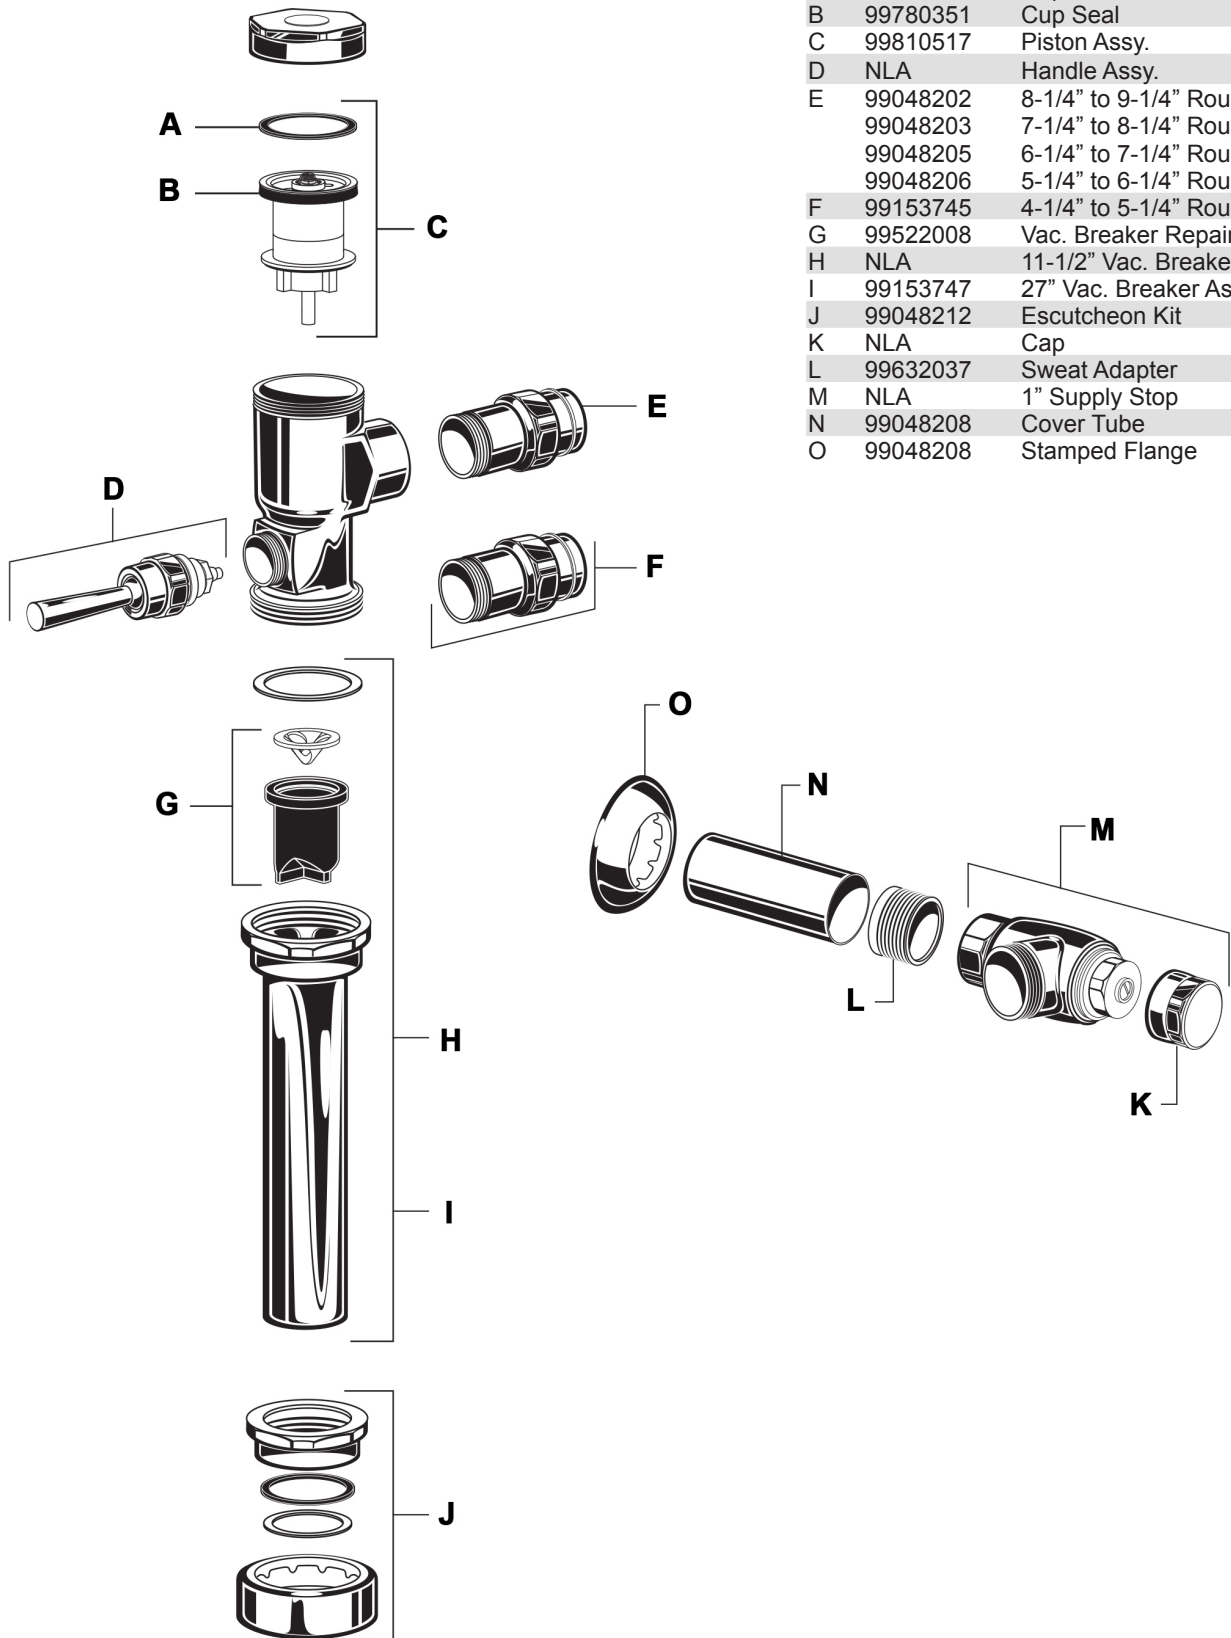

American Standard Flushometers

Manual Exposed Flushometer for Top Spud Toilets (6047 & 7017 Series)

A	99780350	Cap Seal
B	99780351	Cup Seal
C	99810517	Piston Assy.
D	NLA	Handle Assy.
E	99048202	8-1/4" to 9-1/4" Rough In
	99048203	7-1/4" to 8-1/4" Rough In
	99048205	6-1/4" to 7-1/4" Rough In
	99048206	5-1/4" to 6-1/4" Rough In
F	99153745	4-1/4" to 5-1/4" Rough In
G	99522008	Vac. Breaker Repair Kit
H	NLA	11-1/2" Vac. Breaker Assy.
I	99153747	27" Vac. Breaker Assy.
J	99048212	Escutcheon Kit
K	NLA	Cap
L	99632037	Sweat Adapter
M	NLA	1" Supply Stop
N	99048208	Cover Tube
O	99048208	Stamped Flange