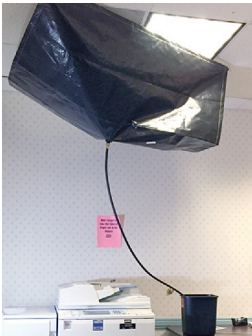

BEST NEW ITEMS

MARCH
2022

GORILLA GLUE Anti Slip Tread Tape 2" x 10' #61245

Gorilla Anti-Slip Tread Tape is designed to help prevent slips and falls by providing durable traction to wet, slick, or high traffic areas. The multiple layers of protective coating ensure a heavy duty, long lasting, durable grit for both indoors and out. Gorilla Anti-Slip Tread Tape is perfect for ladders, steps, ramps, entrance ways, decks, and more.

This powerful light includes an adjustable head strap and features an impressive 400 lumen Turbo Mode, but is small enough to fit in the palm of your hand.

FEATURES:

- Lightweight and versatile
- 400 Lumens
- Detachable hat clip with adjustable tilt
- Rechargeable
- USB-C Cable Included
- IPX4 Waterproof and Impact Resistant

LIGHT MODES:

- Turbo (400 lumens)
- High (150 lumens)
- Medium (50 lumens)
- Low (15 lumens)
- Green (10 lumens)
- Red (10 lumens)

Clean-a-Coil

#96315

Applications: An industrial strength cleaner and brightener that is non-acid and non-fuming. Its foaming action causes it to cling to surfaces to penetrate down to inaccessible areas. It renews condenser coils, evaporator coils, mechanical equipment, permanent and electronic air filters, etc.

pg. 6-89

5 FT X 5 FT Diverter Drain Tarp

#17755

A quick and easy way to protect expensive equipment and workspaces from water damage caused by overhead leaks. Equipped with center drain, the tarp collects and channels water to the drain, down the hose, and away from the area. pg. 10-52