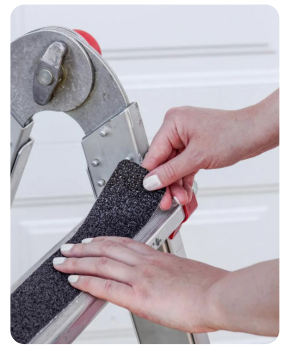

BEST NEW ITEMS

MARCH
2022

GORILLA GLUE Anti Slip Tread Tape 2" x 10' #61245

Gorilla Anti-Slip Tread Tape is designed to help prevent slips and falls by providing durable traction to wet, slick, or high traffic areas. The multiple layers of protective coating ensure a heavy duty, long lasting, durable grit for both indoors and out. Gorilla Anti-Slip Tread Tape is perfect for ladders, steps, ramps, entrance ways, decks, and more.

- **DURABLE GRIT:** multiple layers of protective coating
- **WEATHERPROOF:** indoor/outdoor
- **SLIP RESISTANT:** traction on wet and slick surfaces
- UV resistant
- Cuts with scissors

NEBO Rechargeable Mycro Headlamp #11522

This powerful light includes an adjustable head strap and features an impressive 400 lumen Turbo Mode, but is small enough to fit in the palm of your hand.

FEATURES:

- Lightweight and versatile
- 400 Lumens
- Detachable hat clip with adjustable tilt
- Rechargeable
- USB-C Cable Included
- IPX4 Waterproof and Impact Resistant

Bend and place around pipe for a simple and aesthetically pleasing solution to pipes running through floors and ceilings. pg. 2-13
100% Rustproof | non-corrosive | Non-breakable

SENSOR OPTIONS

Zurn offers a wide variety of top-of-the-line sensor faucets and retrofit flush valves.