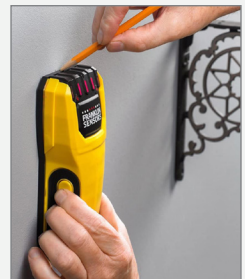

BEST NEW ITEMS

AUGUST
2022

High Performance Wall Repair

#61246 Wall Repair Kit

#61247 All-in-One Spackling and Primer Only (8 oz.)

The Gorilla High Performance Wall Repair Kit contains all the tools you need to complete strong, durable repairs on walls and ceilings, both indoors and out. The innovative spackling and primer combination is a lightweight formula that is easy to spread, easy to control and doesn't sag, shrink or crack. Its smooth finish paints like drywall for a professional looking finished project.

Made in the USA

FEATURES:

- Fast drying: paintable in 15-minutes
- Easy to spread and smooth finish

CONTENTS:

- All-in-one spackling and primer
- 4" self-adhesive patch
- 3" putty knife
- 220 grit sanding block

ProSensor Multi LED Stud Finder

#60722

The ProSensor M50 offers a live electrical warning to alert you of any wires behind the wall. It uses multiple LEDs to track the location of studs and accurately and reliably identify the center and edges of the studs simultaneously. It is highly accurate, using 5 sensors with multi-sense technology compared to conventional stud finders that only use 1 or 2.

Made in the USA

- Detects both wood and metal studs
- Deep scan is always on
- 1.5" max detection depth

BEST FEATURED ITEMS

Did You Know Best Carries ...

WALL PATCHES!

Best offers a variety of wall patches for all your wall repair needs!