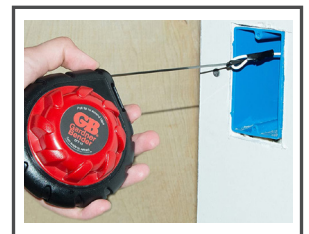

### Mini Cable Fish Tape

#10490

This ultra-compact 15-foot fish tape can be used to install a variety of wire and cable including electrical wire, speaker wire, and network cable over short runs inside walls and ceilings.

#### FEATURES

- Compact, rugged design can be easily carried and stored.
- 15-foot flat steel wire tape fishes under carpets, down walls and over ceilings.
- Low-memory tape does not curl during extension - perfect for non-conduit situations.
- Durable, high-impact housing resists breaking.