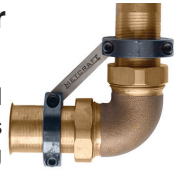

- Plastic chrome-plated, self-cleaning hand-held shower head
- Non-removable flow compensator
- Non-positive water shut off feature

T&S JetSpray Low Flow Pre-Rinse #71429

1.07 GPM spray valve, polished chrome plated brass body with stainless steel trigger and 7/8-20 UN male inlet. pg. GR-21

BPS CHEMICALS

Drain Openers, Lime & Scale Treatment, Cleaners, Lubricants and more! Learn more at:
www.bestplumbingspecialties.com/best-chemicals

GreenFix
#96427

Did You Know Best Carries ...

Flushvalve Pipe Stabilizer #99453965

- Two clamps attach to the vertical and horizontal discharge pipes with a solid connector joining them.
 - Reduces the vertical and horizontal movement of the flush pipes and prevents separation from the slip joint elbow.
 - Quick to install without any disturbance to existing piping!
- pg. 4-139

Universal Basin Nut Wrench #99254031

- Unique slots grab locknut wings without breaking them off
 - Universal tool fits metal lock nuts, coupling nuts, PVC locknuts, most metal and plastic toilet supply nuts
 - Cutaway design fits around existing supply lines to remove coupling nut
 - Once coupling nut is removed, cutaway fits around the faucet shank (1/2") to remove metal and plastic nuts
 - Use with 1/4" or 3/8" ratchet drive, adapter included
 - **Made in USA**
- pg. 10-11