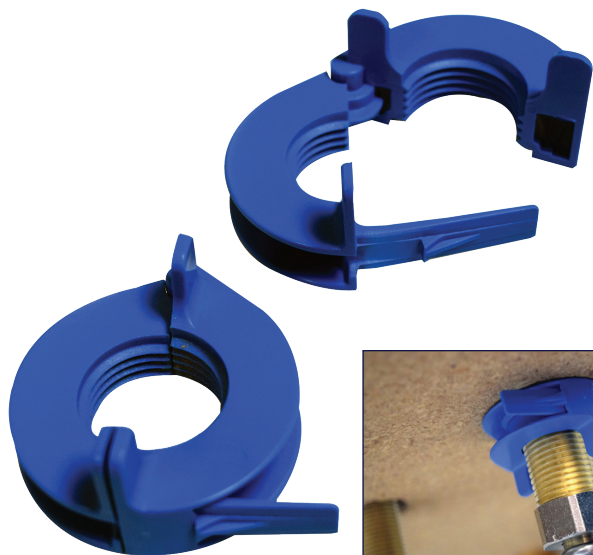

Sinchnut

#99165171 (Pair)

The Sinchnut makes faucet installation quicker and easier. No more working upside down, straining back muscles, and endlessly spinning the faucet nut or locknut up the faucet shank in order to install a faucet.

With the Sinchnut, you can connect the supply lines to the faucet first, before you even put the faucet into the holes of your sink. Once the faucet and supply lines have been inserted into the holes of the sink, simply wrap the Sinchnut high up around the faucet shank and lock it in place with a click. Tighten it, just like you would an ordinary locknut, and you're done!

- Works on any 1/2" bathroom or kitchen faucet

Ph: 800-448-6710 | Fax: 800-700-2378 | www.bestplumbingspecialties.com