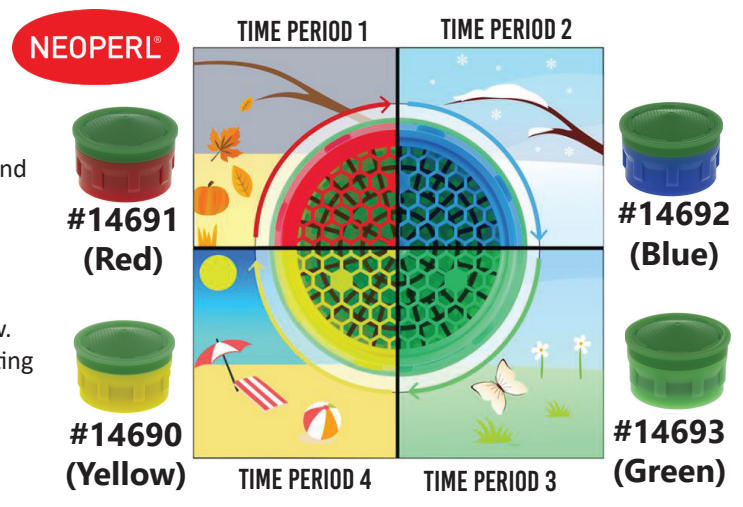

**5" Cobra Pliers | #10899**

- One-handed adjustment and guard prevent operators' fingers being pinched
- Perfect for hard to reach areas like toilet bolts, stop valves, supply lines
- Fine adjustment: ensures optimum adjustment to differently sized work pieces gripping surfaces with special hardened teeth
- Secure catching of the hinge bolt: no unintentional shifting
- Box-joint design: high stability because of double guide
- Self-locking on pipes and nuts: no slipping on the work piece and no hand force required

**5" Mini Pliers Wrench | #10897**

- One-of-a kind tool that replaces a full set of inch and metric open end wrenches
- Perfect for hard to reach areas like toilet bolts, stop valves, supply lines
- Excellent for gripping, holding, pressing and bending applications
- Smooth parallel gripping jaw prevents marring on work surfaces
- Adjustment at the touch of a button
- Ideal for a wide variety of uses including industrial, EDC, and craft applications

**Neoperl Clinic 1.5 GPM Perlator Color Inserts**

- Laminar Stream
  - Improved safety and hygiene thanks to an effective four-color concept – each color symbolizes a replacement cycle. This means it is easy to recognize and monitor whether replacement is taking place regularly and correctly
  - The quarterly **exchange cycle** needs to be set by the facility itself since the water and the operating conditions have a huge effect on the potential microbiological contamination of the aerator.
  - The integrated flow limiter (Flow Class Z) ensures a constant water flow.
  - This type of flow restriction makes a significant contribution to preventing unnecessary contamination as a result of water spray
  - Minimal spray and aerosol formation, minimizing risk of infection with waterborne legionella or pseudomonas bacteria.
- \*Does not come with housing