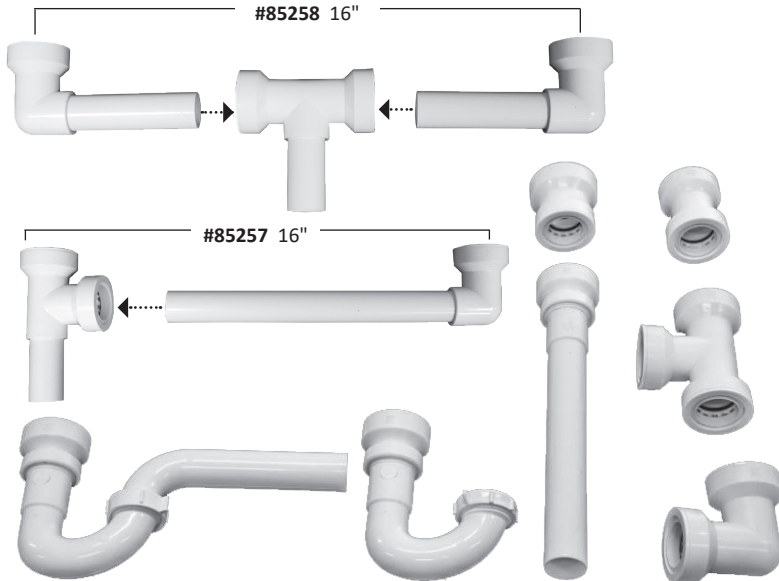

BEST NEW ITEMS

JULY

"I didn't know you carried that!"

INSTA-PLUMB

Great for hard-to-reach areas under a sink. **No tools are necessary for installation!** The stainless-steel grip ring holds the connection tight, while the O-Ring provides a leak free seal, so you can install with confidence. Connections can be easily removed or adjusted using the release tool, and fittings can be reused. Fits schedule 40 PVC.

- #85250 1-1/2" J Bend
- #85251 1-1/2" P Trap
- #85252 1-1/2" x 12" EXT Tube
- #85253 1-1/2" Straight Coupling
- #85254 1-1/2" 90 Degree Elbow
- #85255 1-1/2" Coupling Tee
- #85256 1-1/2" SCH 40 x 1-1/2" DWV PVC or ABS Adapter
- #85257 1-1/2" End Outlet Waste Kit
- #85258 1-1/2" CTR Outlet Waste Kit
- #85259 1-1/2" Release Tool

Push-fit technology makes installation faster and easier than using conventional slip nuts and washers or glue!

Scan here for video demonstration

Pocket Pro Tool Pouch

#11583

Keep tools conveniently located close at hand!

- Reinforced handle
- Ideal for small jobs -bring only what you need to the jobsite!
- Includes belt clip, pocket panel holder and tape roll holder
- 1200 denier polyester is durable and long lasting
- 7" W x 2.5" D x 12.5" L