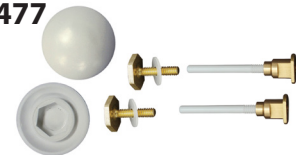

It is safe and effective for skin that is impacted by Diabetes and Eczema.

Did You Know Best Carries?

Long Reach Needle Extension

#10894

Click or scan here for a video demonstration

- 13" Long Nose Pliers
- Compound action joint for increased access in tight spaces
- Jaws open greater distance than handles for added reach
- Dual material grips for improved comfort and performance
- Tips are ground with milled grooves, allowing to grip faster and tighter
- Made with corrosion resistant alloy steel

pg. 10-6

EZ Install Low Profile Bolts & Caps

#54477

Click or scan here for a video demonstration

Easy install toilet bolts and caps provide a quick, no-cut solution for installing toilets! Heavy brass bolt kit to attach floor mounted toilet to standard closet flange mounting bracket.