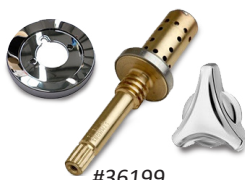

ACTIVE INGREDIENTS:

- Tetrachloroethylene
 - 1,1,2-Trichloroethane
 - Carbon Dioxide
- pg. 9 -14

**Click or scan here for SDS.

Flex Seal Toilet Gasket

#55550

Color: Green

Say goodbye to messy wax rings with the Flex Seal Toilet Gasket! Made from polyurethane foam, it can be easily repositioned, stacked, and won't cave inward.

- Works on all flanges
- No more guess work
- User friendly
- Guaranteed to last

pg. 5-4

**Click or scan here for video demonstration.

Ask us about Symmons!

We sell all Symmons products, including #36199 Temptrol Flow Control Spindle.