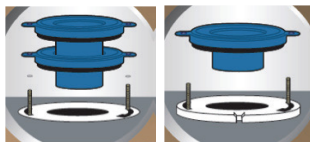

- Fits 3" or 4" flange
- Fits any drain and toilet

\*Kit Includes:

Spacer for use with recessed flanges and solid brass bolts

pg. 5-29

Stackable