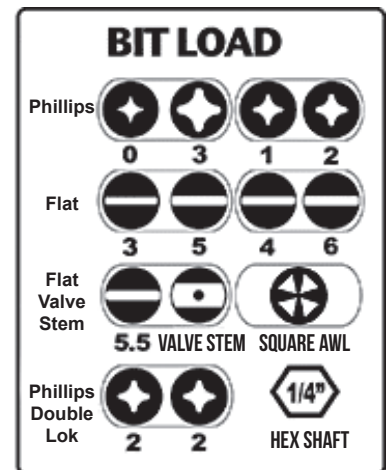

Scan or click here for more information.

MegaPro 14-in-1 HVAC Screwdriver 10203

- 99254287** ## Hex Pin Driver Bit 1/8-9/64
- 99254285** ## Spanner Driver Bit #6-#8
- 99254286** ## Spanner Driver Bit #10-#12
- 99254289** ## Star Pin Driver Bit #10-#15
- 99254290** ## Star Pin Driver Bit #20-#25
- 99254291** ## Star Pin Driver Bit #27-#30

- Includes the Schraeder Valve Stem bit and Double LOK Phillips #2 Combo bit.
- Both can be used in any 1/4" quick change chuck.
- Use the Square Awl Reamer to punch through sheet metal.
- The shaft opening also serves as a 1/4" hex driver.