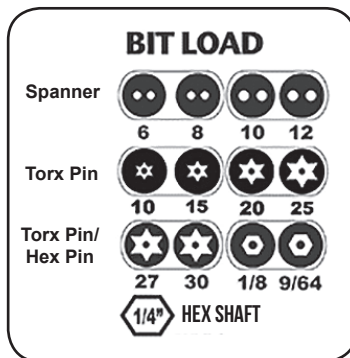

15-in-1 Tamperproof Screwdriver #10205 p. 2-3

Bits sold separately.
Check out catalog page 6-24"

Did You Know Best Carries?

Johnny Cover (PK/3) #59994

Now Comes In Blue!

Created to provide an economical way to take a malfunctioning urinal out of service while providing a professional appearance

1. Fits any wall-mounted urinal
   - Quickly takes fixture out of service
   - More sanitary than traditional alternatives
   - Can also be used on many toilets and drinking fountains
- p. 6-36

360 Surface Cleaner #98657

NEW SCENT

1. Cleans & degreases without the use of harmful chemicals
   - Removes grease, oils, tar, wax, & more
   - Bio-degradable formula, non-toxic & non-abrasive
   - Non-flammable & residue free
- p. NEW-1

Wedge-It-Door Stop #99470515

- Can be placed in top, middle, or bottom of door
- Holds door at 90° Angle
- 100% Recycled Plastic