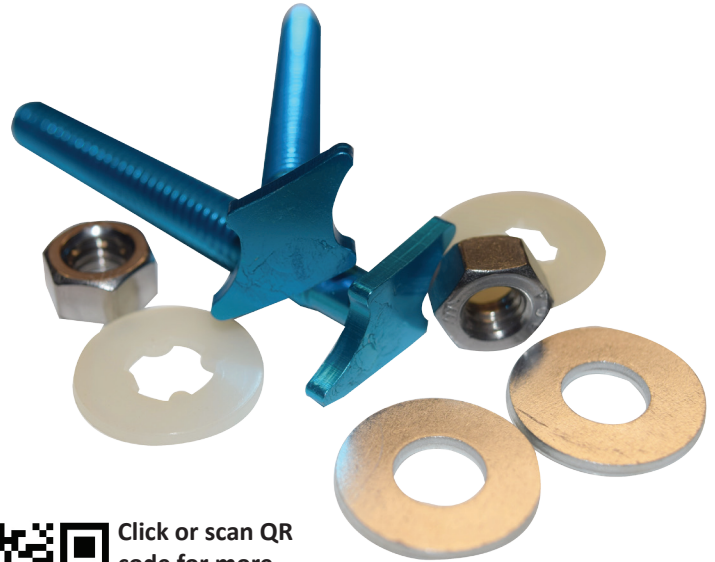

BEST NEW ITEMS

"I didn't know you carried that!"

NOV

SUBSCRIBE
▶ To New Items and
Promotional Emails

Big Foot Closet Bolts | #54479

- Strong, rust-proof aluminum
- The large foot and 5/16" threading keeps the bolt steady in the flange to prevent spinning
- The blue shine from the anodized aluminum makes it easy to spot when setting the toilet.
- Extra thick washer won't warp when tightening toilet.
- One size fits all. Great for cast iron and other flanges w/wide bolt channels.
- 2-1/2" Length

- #90001** 3 Oz. Tube
- #90003** 3 Oz. Plastic Tub

- Hypo-Allergenic
- Recommended by Dermatologists
- Overnight relief
- No greasy feel!

Click Here!

LIKE US ON

facebook

Phone: 800-448-6710

Fax: 800-700-2378

www.bestplumbingspecialties.com

BEST FEATURED ITEMS

Restroom Stall Block-Aide

#99522619

“Sorry, Out of Service” is a polite and sanitary way to keep people out!

- Device slides over the stationary stall front panel and the moving door panel.
- Locks the door closed from all patrons until repair can be completed.
- DIMENSIONS: 3" x 1.5" x 4.5"