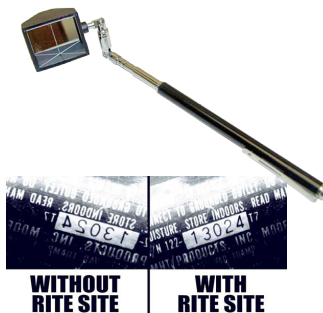

Lime-Solv #98650

1. Powerful, pre-mixed liquid for removing lime, scale, urinary salts, plaster, rust and other mineral deposits from hot water coils, boilers, gas water heaters, cooling towers, condensers and heat exchangers
   - Safe for use on steel, copper, iron, brass, bronze & lead piping
   - Prevents corrosion
- p. 6-113