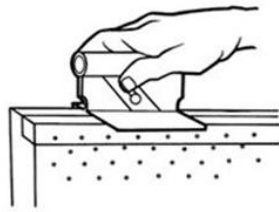

BEST NEW ITEMS

FEB

"I didn't know you carried that!"

Shadowline Ceiling Tile Cutter #10491

Replacement Blades

#10912 (pk/5)

Cut around the edge of a ceiling tile for a perfect fit in a suspended ceiling.

- Fully Adjustable Blade
- Fits Comfortably in Hand
- Lightweight
- Saves Time
- Includes 10 Blades
- Made in the USA!